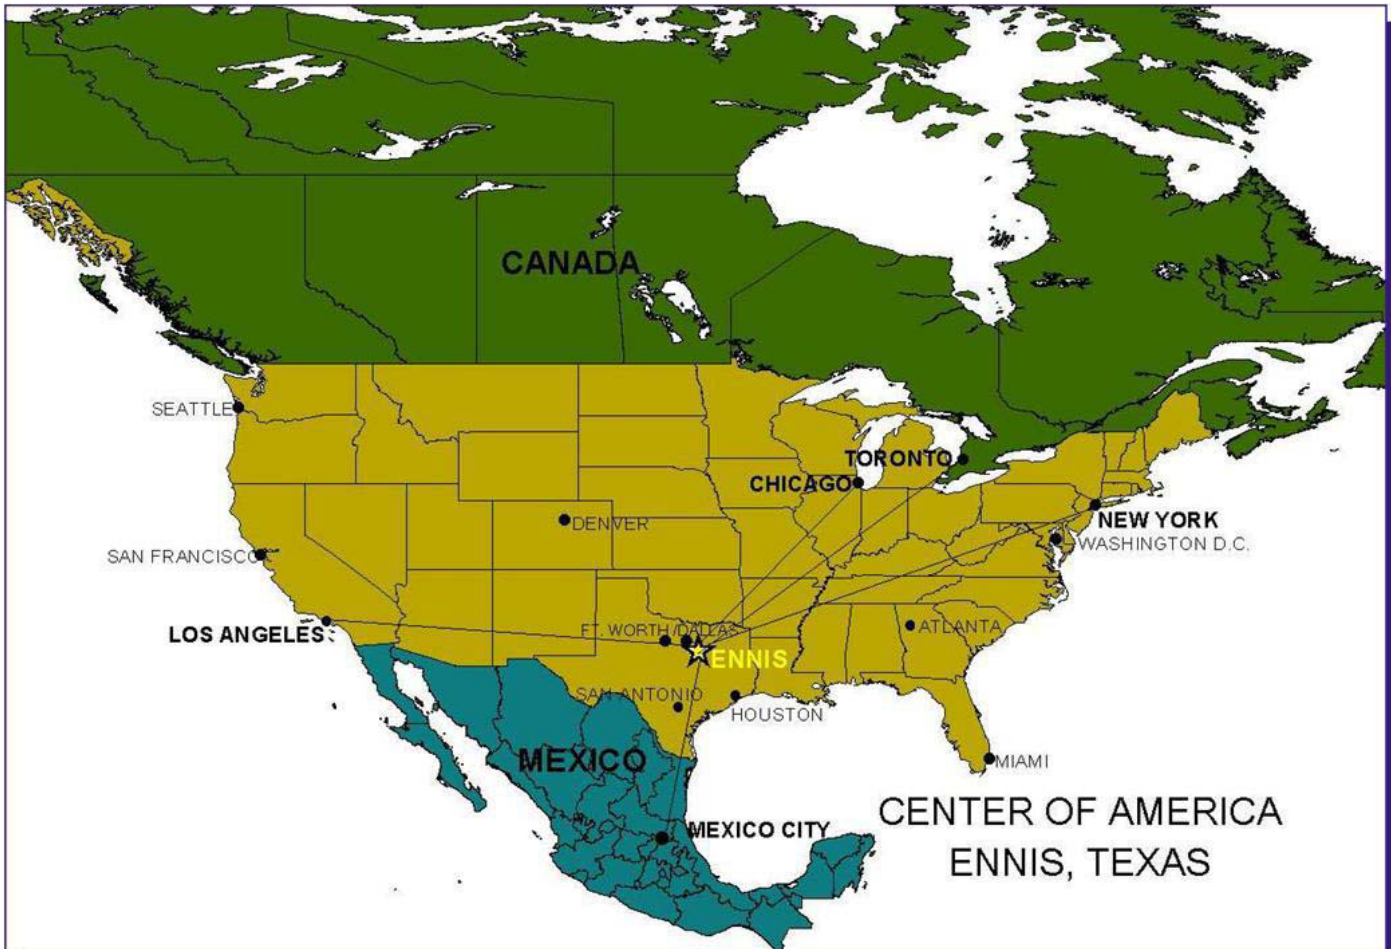

The Center of America

City of Ennis, Texas

- The Geographic Center of North America's 5 major business centers: New York, Chicago, Los Angeles, Mexico City and Toronto
- Dallas/Fort Worth offers the lowest distribution costs to the top 50 U.S. consumer markets of any major U.S. logistics center
- From the Dallas/Ft. Worth Metroplex (DFW) 79 major markets can be reached overnight by truck or rail
- Direct flight time from DFW to virtually any city in the continental U.S. takes 4 hours or less
- The DFW Metroplex is served by 8 international and 19 domestic airlines
- DFW has one of the finest transportation networks in the entire nation