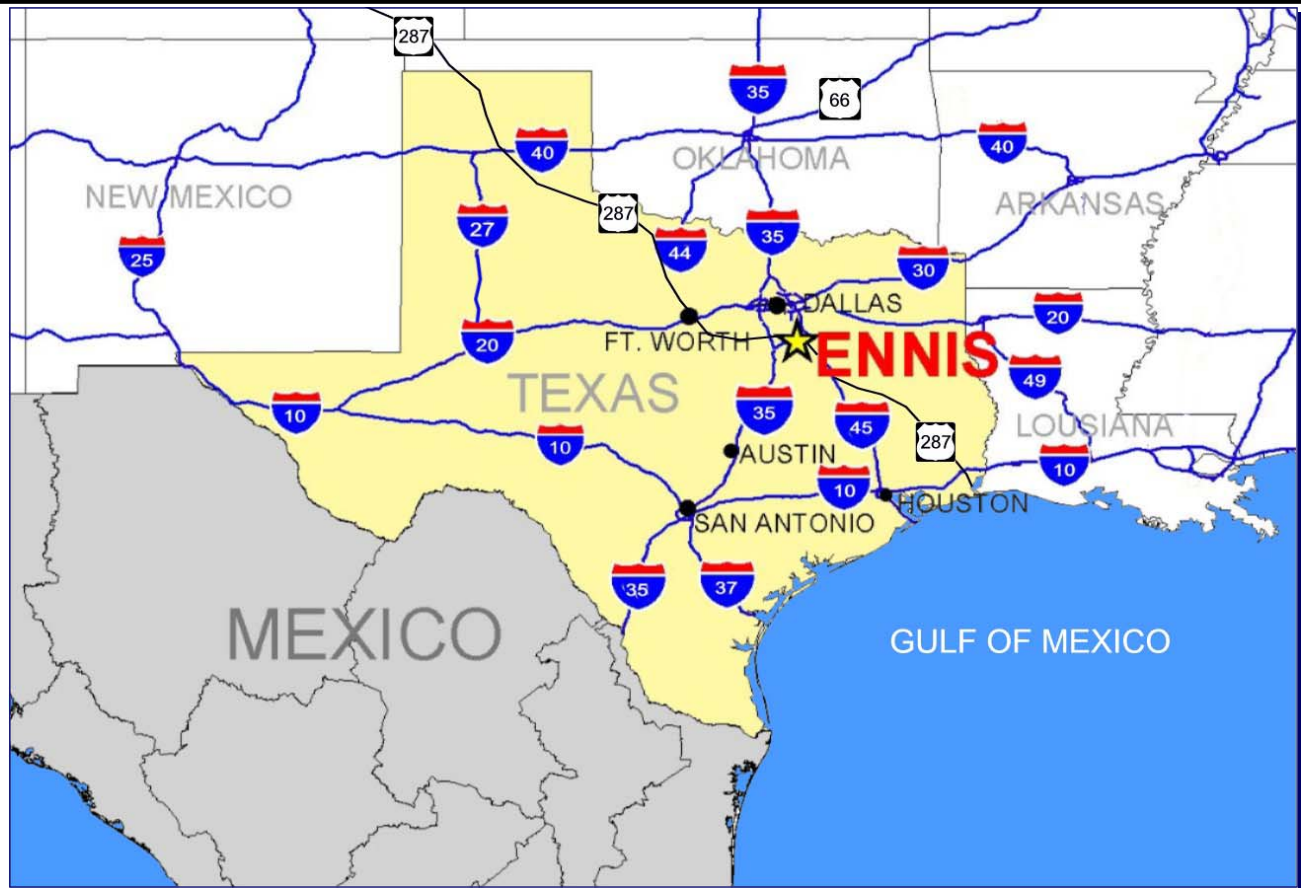

Transportation Network

City of Ennis, Texas

Superior Location!

- **DALLAS** — 25 Minutes, North (Interstate Highway 45)
- **FT. WORTH** — 60 Minutes, West (US Highway 287)
- **HOUSTON** — 3 Hours, South (Interstate Highway 45)
- **PORT OF HOUSTON** — 3.75 Hours, South (Interstate Highway 45)
- **AUSTIN**— 2.5 Hours, South (Interstate Highway 35)
- **SAN ANTONIO** — 3.75 Hours, South (Interstate Highway 35)
- **MEXICO** — 6.5 Hours, South (Interstate Highway 35)