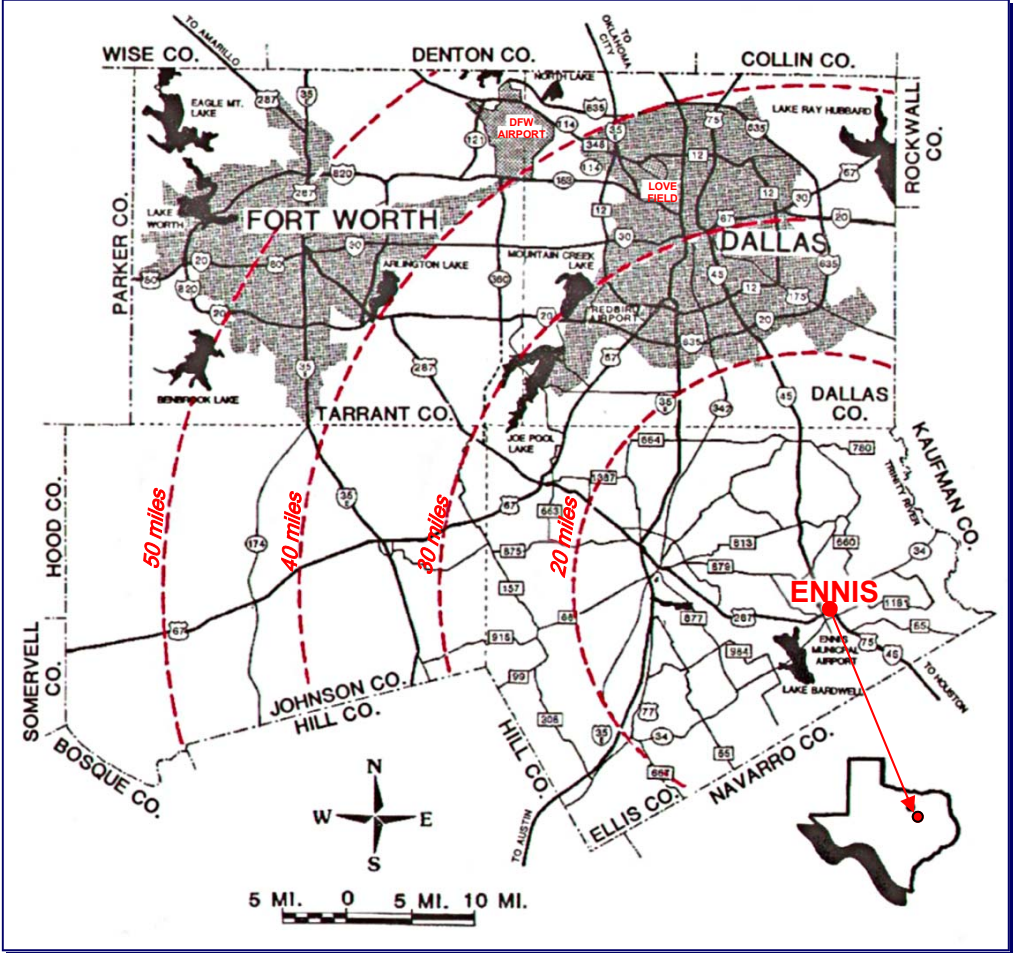

Major Transportation Hub

City of Ennis, Texas

- The Dallas/ Ft. Worth Metroplex (DFW) CMSA is served by 6 Interstate and 18 other U.S. and State of Texas Highways
- **Ennis, Texas to:** Dallas (20 miles - N.); Ft. Worth (45 miles – W.); Houston (180 miles – S.); San Antonio (251 miles - S.)
- 55 minutes drive time Ennis to DFW International Airport (World’s 3rd busiest Airport: 2,150 flights/day to 160 destinations)
- 40 minutes drive time from Ennis to Dallas Love Field Airport (central hub for regional business and commuter travel)
- Over 50 million people can be reached from Ennis within 24 hours by truck or rail
- 79 major markets can be reached from Ennis overnight by truck or rail